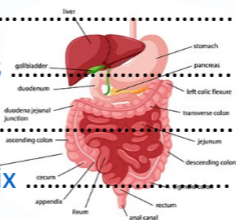

SISTEMA DIGESTIVO

Indice

Fibre System Plus	30
Digestive Enzymes	31
Tea4Life	32
Pre/o Biotics	33
PhytoLax	34
Aloe Vera Stix	35
Super Detox	36
Fortified Colostrum	37
Sistema de Restauración	38

Desde aquí [(CLICK)](#) puedes ir a tu canasta ya preparada de productos para respaldar el Sistema Digestivo, y comprar online en Estados Unidos con alrededor de un 25% de descuento. **También Puedes desmarcar los productos que no desees comprar.**

Para otros países, da click en Países con tiendas online, o comunícate con nosotros vía Whatsapp, en el celular de abajo:

INDICE GENERAL ➤

+1 (849) 271-8373
Celular y Whatsapp